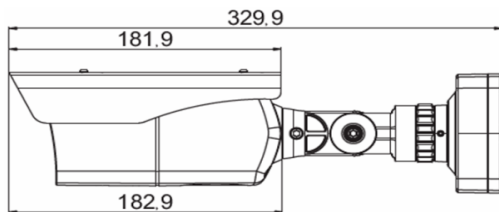

Specifications

Image Sensor	1/3" Sony™ Super-HAD CCD II
Digital Signal Processor	Sony™ Effio-E DSP
Horizontal Resolution	700 TV Lines
Effective Pixels	976(H) x 494(V) NTSC
Lens	Vari-Focal 2.8-12mm
Camera Body Color	Metallic Grey
IR LEDs	850nm, 42 LEDs
IR Distance	130 ft Depending on Scene Reflectance
IR Level Adjustment	IR Intensity Level Adjustment
Minimum Illumination	0.05 Lux @F1.2, 0 Lux when IR LED on
Electronic Shutter	Auto: 1/50(1/60)-1/100,000 Second
White Balance	ATW
BLC	BLC
Wide Dynamic Range	Digital WDR (ATR)
S/N Ratio	More than 48dB
Gamma	0.45
Scanning System	2:1 Interlace
Sensor Area	4.9mm x 3.7mm
Synchronization	Internal
Video Output	BNC 1.0Vp-p, 75Ω Composite
Power Supply	DC 12V(±2V) (Power Supply Not included)
Weather Protection	IP 66 Compliant
Operating Temperature	-4°F to 122°F
Weight	3.9 Lbs