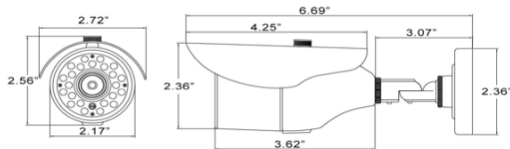

The Falcon - 231-A

Fixed Lens Bullet Camera

Features

- 1/3" Super DIS CCD
- 720TVL Resolution
- 2.8-12mm Vari-focal Lens
- 24 Built in IR LEDs
- 75 Ft. Night Vision
- IP66 Weatherproof
- 2 Year Warranty

Specifications

Image Sensor	1/3" SUPER DIS CCD
Digital Signal Processor	Megapixel Sensor
Horizontal Resolution	720 TV Lines
Effective Pixels	1280(H)x960(V)(NTSC)
Lens	3.6mm Fixed Lens
Camera Body Color	White or Black
IR LEDs	24 LEDs, 850nm
IR Distance	75 ft Depending on Scene Reflectance
Minimum Illumination	0.05 Lux @F1.2, 0 Lux when IR LED on
Electronic Shutter	Auto: 1/60-1/120,000 Second
White Balance	ATW
BLC	BLC
S/N Ratio	More than 48dB
Gamma	0.45
Scanning System	2:1 Interlace
Sensor Area	4.9mm x 3.7mm
Synchronization	Internal
Video Output	BNC 1.0Vp-p, 75Ω Composite
Power Supply	DC 12V (±2V) (PS Not included)
Weather Protection	IP 66 Compliant
Operating Temperature	-4°F to 122°F
Weight	.55 Lbs
Image Sensor	1/3" SUPER DIS CCD