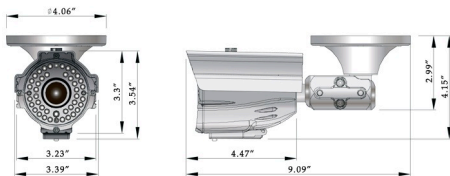

The Cyclops - 241-8

Multipurpose Vari-Focal Bullet Camera

Features

- Sony™ Super HAD CCD II
- Sony™ Effio-E DSP
- 700TVL Resolution
- 2.8-12mm Vari-focal Lens
- Smart Infrared
- 42 Built in IR LEDs
- 115 Ft. Night Vision
- IP66 Weatherproof
- 2 Year Warranty

Specifications

Image Sensor	1/3" Sony™ Super-HAD CCD II
Digital Signal Processor	Sony™ Effio-E DSP
Horizontal Resolution	700 TV Lines
Effective Pixels	976(H) x 494(V) NTSC
Lens	Vari-Focal 2.8-12mm
Camera Body Color	White or Metallic Grey
IR LEDs	42 High-Efficiency IR LEDs
IR Distance	115 ft Depending on Scene Reflectance
Minimum Illumination	0.05 Lux @F1.2, 0 Lux when IR LED on
Electronic Shutter	Auto: 1/50(1/60)-1/100,000 Second
WDR	Digital WDR
White Balance	ATW
BLC	BLC
S/N Ratio	More than 48dB
Gamma	0.45
Scanning System	2:1 Interlace
Sensor Area	4.9mm x 3.7mm
Synchronization	Internal
Video Output	BNC 1.0Vp-p, 75Ω Composite
Power Supply	DC 12V (±2V) (PS Not included)
Weather Protection	IP 66 Compliant
Operating Temperature	-4°F to 122°F
Weight	2.2 Lbs