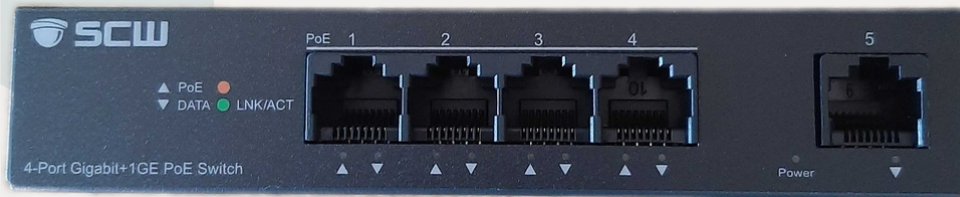

SCW 4 port PoE Switch - SW05PEXT-V3

4 + 1 port PoE switch with gigabit speed

- 4 x 1000Mbps PoE Ports
- 1 1000Mbps non-PoE RJ45 Ports
- PoE 802.3af and 802.3at (PoE+) Support
- Up to 60W PoE Capacity
- 3 Year Warranty

Specs	
Ports	4x PoE RJ45 Ports - 1x non PoE RJ45
Port Attribute	4x1000Mbps PoE ports (RJ45)+1x1000Mbps ports(RJ45)
Standards	IEEE802.3, IEEE802.3u, IEEE802.3az, IEEE802.3x, IEEE802.3af, IEEE802.3at
MAC	2K
Forwarding Performance	7.44Mpps
Switching Capacity	10Gbps Total
PoE Specs	
Poe Type	802.3af / 802.3at (PoE+) Support
Power Capacity	30W per Port / 60W Total
General	
Power	AC: 100-240V, 50/60Hz
Consumption	67W
Temperature/Humidity	32°F-104°F / 10%-90%
Dimensions	5.5"×3"×1.1"